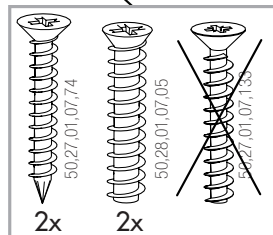

Tray Rail 800

5289

3

4

! Mount Bottom Drawer First !

Mount Bottom Drawer

Steps **6** → **7** → **8**

Mount Drawer

Steps **8** → **9** → **10**

i

22mm

8

$\text{Ø}3\text{mm}$

$\text{Ø}5\text{mm}$