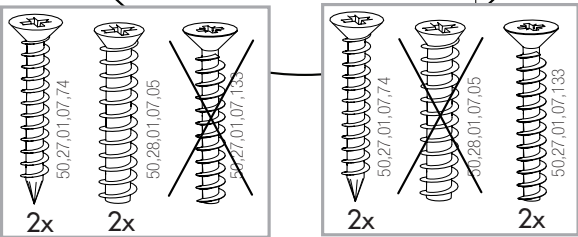

Tray Rail 400 / 500 / 600

5285 5287 5288

3

4

! Mount Bottom Drawer First !

Mount Bottom Drawer

Steps **6** → **7** → **8**

Mount Drawer

Steps **8** → **9** → **10**

i

22mm

8

Ø3mm

Ø5mm

Ø3mm

Ø5mm