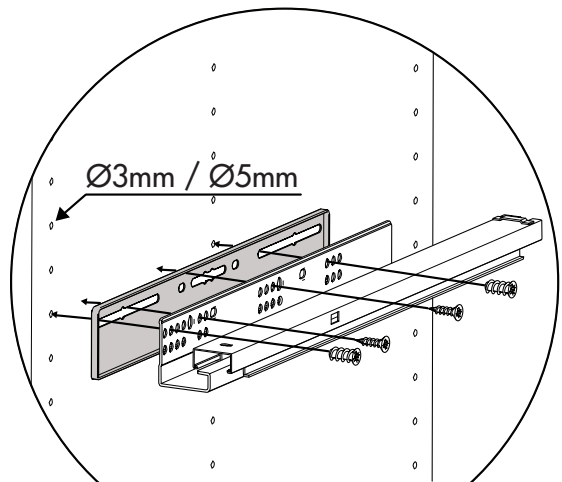

Tray Rail 400 / 500 / 600

5285 5287 5288

3

4

! Mount Bottom Drawer First !

Mount Bottom Drawer

Steps **6** → **7** → **8**

Mount Drawer

Steps **8** → **9** → **10**

i

22mm

8

Ø3mm

Ø5mm

Ø3mm

Ø5mm