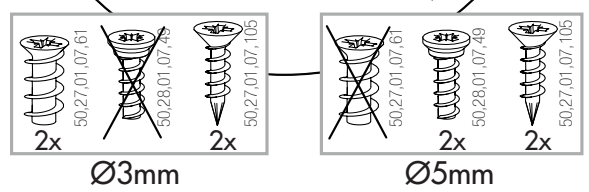

Tray Rail 400 / 500 / 600

5285 5287 5288

3

4

! Mount Bottom Drawer First !

Mount Bottom Drawer

Steps **6** → **7** → **8**

Mount Drawer

Steps **8** → **9** → **10**

i

22mm

8

Ø3mm

Ø5mm

Ø3mm

Ø5mm