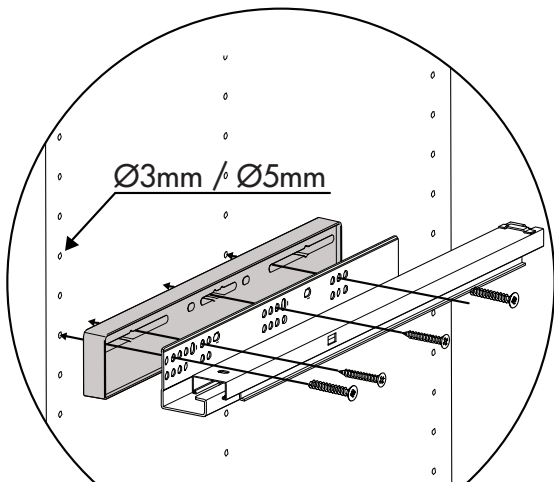

Tray Rail 400 / 500 / 600

5285 5287 5288

3

4

! Mount Bottom Drawer First !

Mount Bottom Drawer

Steps **6** → **7** → **8**

Mount Drawer

Steps **8** → **9** → **10**

i

22mm

8

Ø3mm

Ø5mm

Ø3mm

Ø5mm