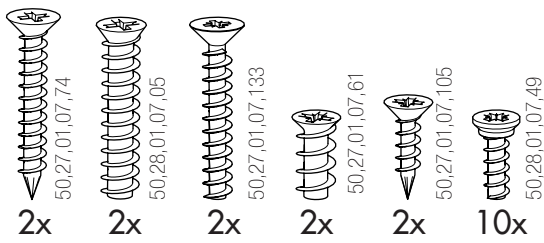

Tray Rail 400 / 500 / 600

5285 5287 5288

3

4

! Mount Bottom Drawer First !

Mount Bottom Drawer

Steps **6** → **7** → **8**

Mount Drawer

Steps **8** → **9** → **10**

i

22mm

8

Ø3mm

Ø5mm

Ø3mm

Ø5mm