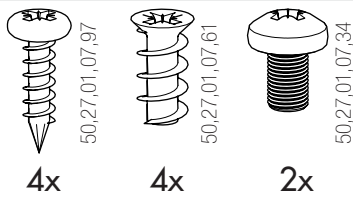

Side Recycling Duo 8+8L

6162

2

3

RECYCLING OPTIONS