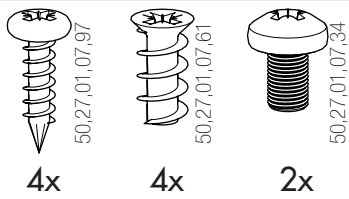

Side Recycling Duo 8+14L

6161

2

3

RECYCLING OPTIONS